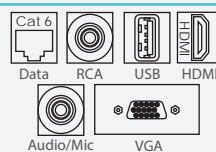

PERIPHERAL OPTIONS