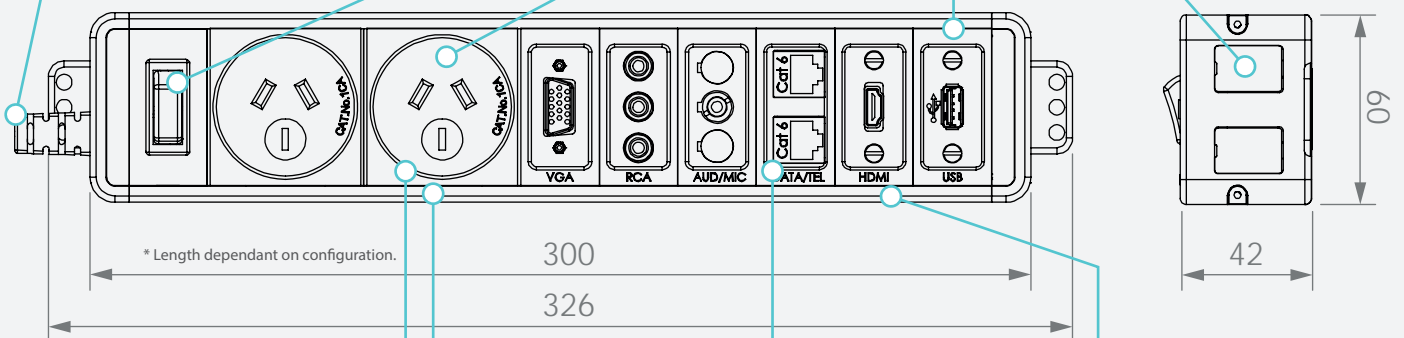

CONFIGURATIONS

Units can be assembled in almost any configuration with a wide variety of combinations of power outlets, peripherals, colours and finishes.

AESTHETICS

A wide variety of colours and finishes, for both metal and plastic components, will complement any environment. Contact your distributor for more information.

PERIPHERAL OPTIONS

* USB Smart Charger available

ROBUST CONSTRUCTION

The body of the unit is manufactured from high quality, extruded aluminium, making it very durable.

All measurements are in millimeters unless otherwise indicated

© 2017 Copyright Power Logic SA (Pty) Ltd. All Rights Reserved. Due to continual product improvements and upgrades, Power Logic reserves the right to amend and change products as it sees fit. As such, images of products are for indicative purposes only and actual products may vary from those depicted and certain options may be unavailable. Always check with your distributor or with Power Logic regarding availability of the product of your choice.

powerlogic
innovative power technologies SA (Pty) Ltd.