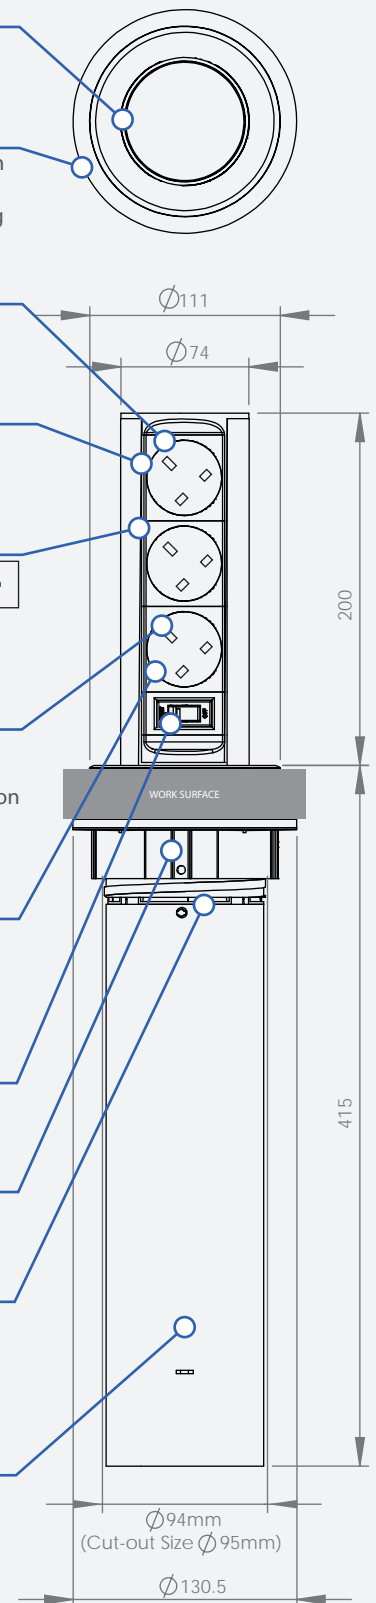

GEMINI

Office 
Home 

Gas Strut

Enhance any domestic or office environment with the sleek, metallic finish and striking LED accents of the dual-sided, pop-up Gemini.

LED POWER INDICATORS

An illuminated blue ring indicates that the unit is powered.

PERFECT FIT

The collar of the unit is padded with a high density foam ring to help secure it in place without damaging the work surface.

POWER OUTLET ORIENTATION

Power outlets are pre-fitted at any angle in 45° increments.

POWER OUTLETS

Choose between 24 international power outlets. Visit www.powerlogic.net for options.

15A THERMAL OVERLOAD SWITCH

Protects the unit against power overloads.

LOCKING COLLAR RING

A robust locking collar for quick and easy installation.

LARGE THREAD

The desk collar has been engineered for strength with an easy-to-screw thread that aids in quick and easy installation.

AUTOMATIC EXTENSION

When the LED-lit centre ring of the unit is pressed down, it raises itself from the work surface with a gas strut. This provides access to power outlets and peripherals.