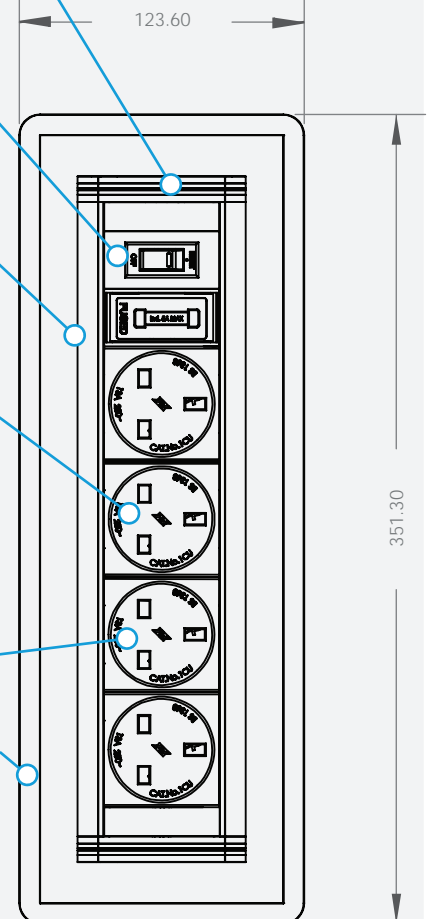

TOUCH SENSOR

There are pulsating light strips on either side of the unit. Lightly touch the light strip to open/close the unit.

SWITCHES

The unit is able to house a 15A Thermal Overload Switch as well as other standard red or green switches.

USB SMART CHARGER

Various configurations of USB smart chargers available. For more information visit: www.powerlogic.net

STANDARD LENGTH OPTIONS

Small:	200mm
Medium:	250mm
Large:	325mm

FLUSH MOUNTING

When closed, the unit sits almost flush with the work surface to minimize obstruction.

RAISED INTERFACE

The unit is raised above the mounted surface to reduce spill fluid ingress when in the open position.

EASY INSTALLATION

Four ratchet clips quickly and easily slide on to fasten the unit in its mounting cut-out.

Length Cut-out Size:
Small 279mm
Medium 330mm
Large 405mm

All measurements are in millimeters unless otherwise indicated

© 2017 Copyright Power Logic SA (Pty) Ltd. All Rights Reserved. Due to continual product improvements and upgrades, Power Logic reserves the right to amend and change products as it sees fit. As such, images of products are for indicative purposes only and actual products may vary from those depicted and certain options may be unavailable. Always check with your distributor or with Power Logic regarding availability of the product of your choice.