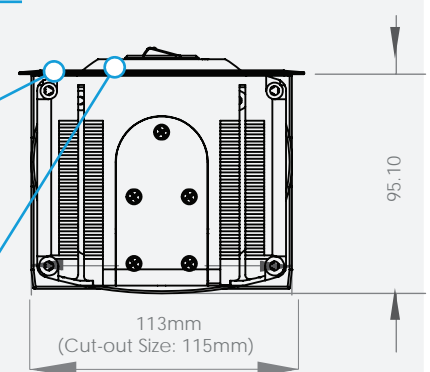

USB SMART CHARGER

Various configurations of USB smart chargers available. For more information visit: www.powerlogic.net

STANDARD LENGTH OPTIONS

Small:	200mm
Medium:	250mm
Large:	325mm

FLUSH MOUNTING

When closed, the unit sits almost flush with the work surface to minimize obstruction.

RAISED INTERFACE

The unit is raised above the mounted surface to reduce spill fluid ingress when in the open position.

EASY INSTALLATION

Four ratchet clips quickly and easily slide on to fasten the unit in its mounting cut-out.

Length Cut-out Size:
Small 279mm
Medium 330mm
Large 405mm

All measurements are in millimeters unless otherwise indicated

© 2017 Copyright Power Logic SA (Pty) Ltd. All Rights Reserved. Due to continual product improvements and upgrades, Power Logic reserves the right to amend and change products as it sees fit. As such, images of products are for indicative purposes only and actual products may vary from those depicted and certain options may be unavailable. Always check with your distributor or with Power Logic regarding availability of the product of your choice.