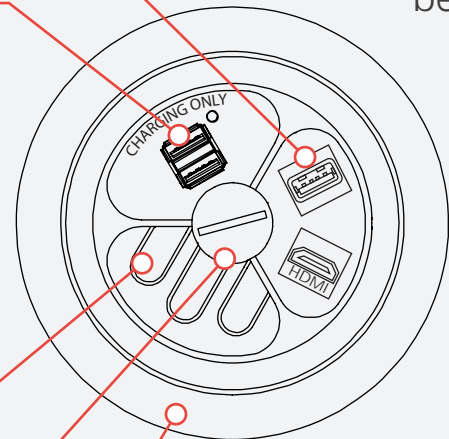

CABLE PULL THROUGH

A neat interface that allows cable extensions to be stored on the work surface for easy access.

LOCKING CAP

By using a coin, twist and unlock the locking cap to install cables in the pull-through interface.

AESTHETICS

The Punto units are available in black, grey or white.

ULTRA SLIM

The Punto sits virtually flush with the desk surface and uses minimal space.

LOCKING RING

Secures the unit firmly in position, yet allows for easy removal for retrofitting or relocation.

LARGE BOLT THREAD

The desk collar has been engineered for strength with an easy-to-screw thread to aid in quick and easy installation of the unit.

Choose any combination of the three interface options as shown below: