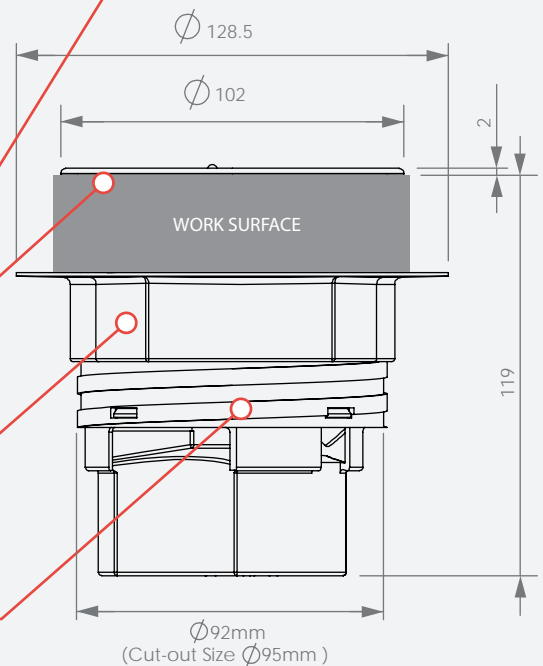

CABLE PULL THROUGH

A neat interface that allows cable extensions to be stored on the work surface for easy access.

LOCKING CAP

By using a coin, twist and unlock the locking cap to install cables in the pull-through interface.

AESTHETICS

The Punto units are available in black, grey or white.

ULTRA SLIM

The Punto sits virtually flush with the desk surface and uses minimal space.

LOCKING RING

Secures the unit firmly in position, yet allows for easy removal for retrofitting or relocation.

LARGE BOLT THREAD

The desk collar has been engineered for strength with an easy-to-screw thread to aid in quick and easy installation of the unit.

Choose any combination of the three interface options as shown below: