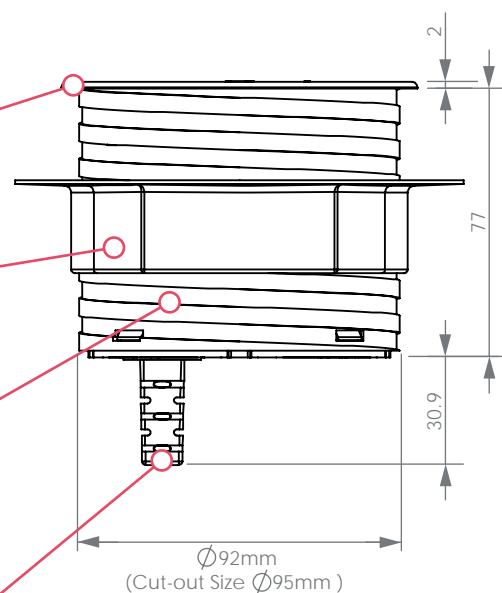

PERIPHERAL OPTIONS

*Please note that Power Logic in no way endorses these brands. Apple®, Android® and Windows® are Proprietary Trademarks of Apple®, Google® and Microsoft® respectively.

All measurements are in millimeters unless otherwise indicated