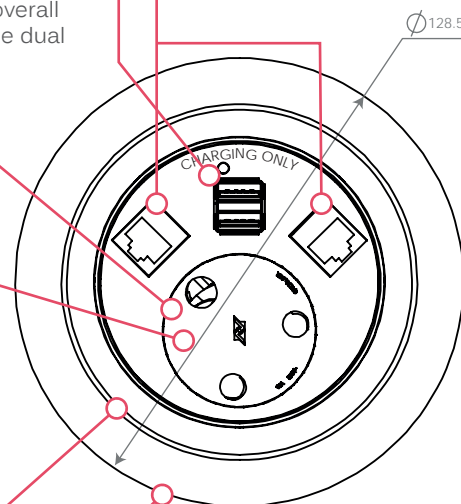

CHROME EFFECT BEZEL

The unit is fitted with a Chrome Bezel for a neat, stylish finish.

AESTHETICS

The Punto units are available in black, grey or white

ULTRA SLIM

Almost flush with the desk surface, this product uses minimal space and does so efficiently.

LOCKING RING

Secures the unit firmly in position, yet allows for easy removal for retrofitting or relocation.

LARGE BOLT THREAD

The desk collar has been engineered for strength with an easy-to-screw thread which aids in quick and easy installation of the unit.

CABLE STRAIN RELIEF

Installed as a standard, this simple strain relief greatly reduces the stresses on cables exiting the unit, resulting in a longer life span.

PERIPHERAL OPTIONS

*Please note that Power Logic in no way endorses these brands. Apple®, Android® and Windows® are Proprietary Trademarks of Apple®, Google® and Microsoft® respectively.

All measurements are in millimeters unless otherwise indicated